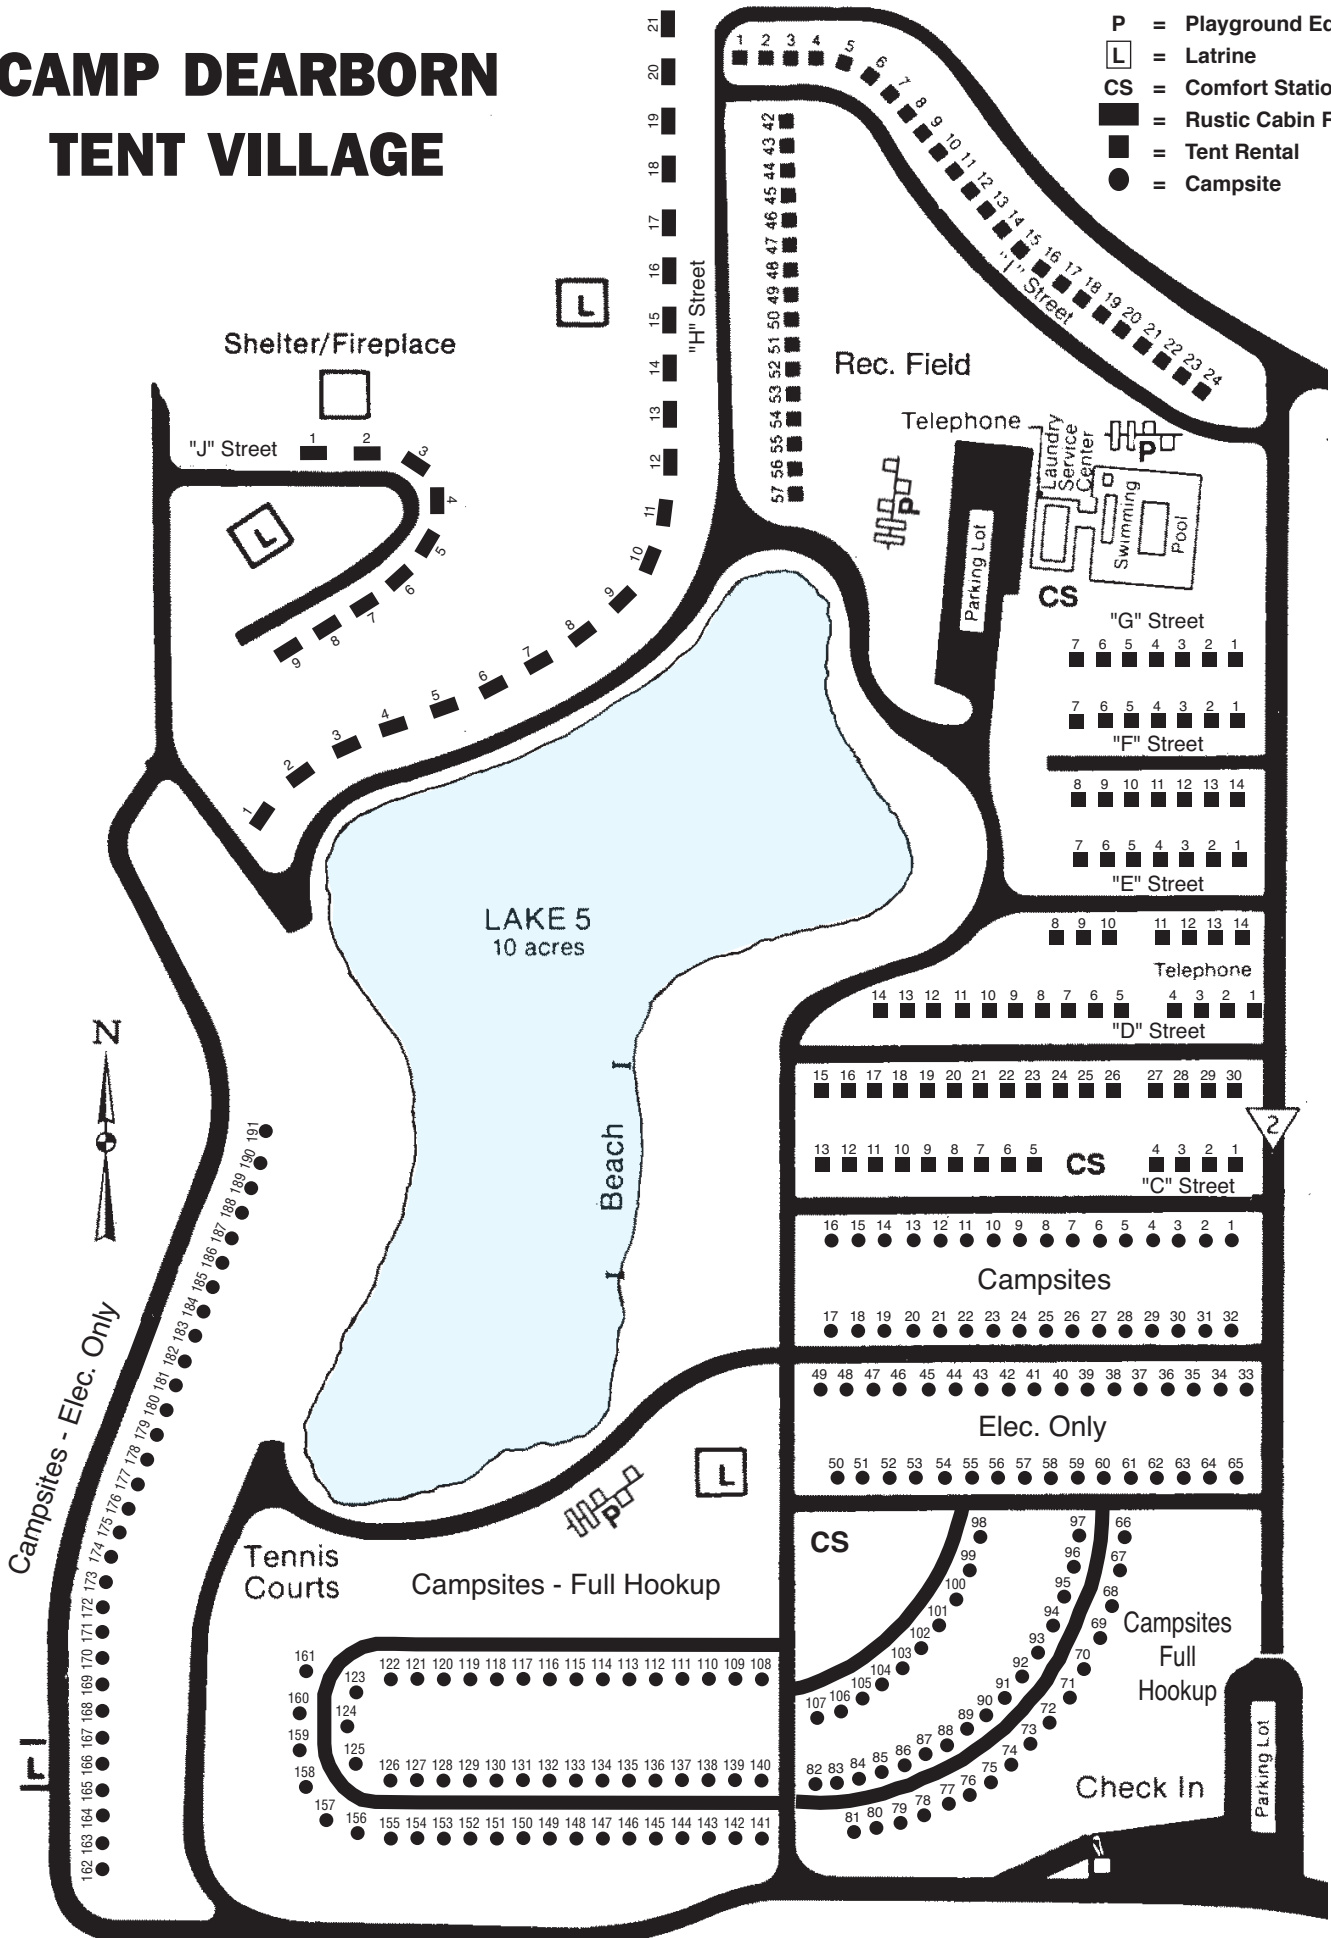

# CAMP DEARBORN TENT VILLAGE

## LEGEND

- P = Playground Equipment
- L = Latrine
- CS = Comfort Station
- = Rustic Cabin Rental
- = Tent Rental
- = Campsite

\* Ice and bait available at office.

# CAMP DEARBORN

**SPEED LIMIT - 15 mph in Park**

## Picnic Site Capacity

**(A) - Evergreen (1,000)**  
A1 (500) A2 (500)

**(B) - Pine Hill (600)**  
B1 (300) B2 (300)

**(C) - Greenfield Grove (1,000)**  
C1 (500) C2 (500)

**(D) - Christmas Tree Peninsula (300)**