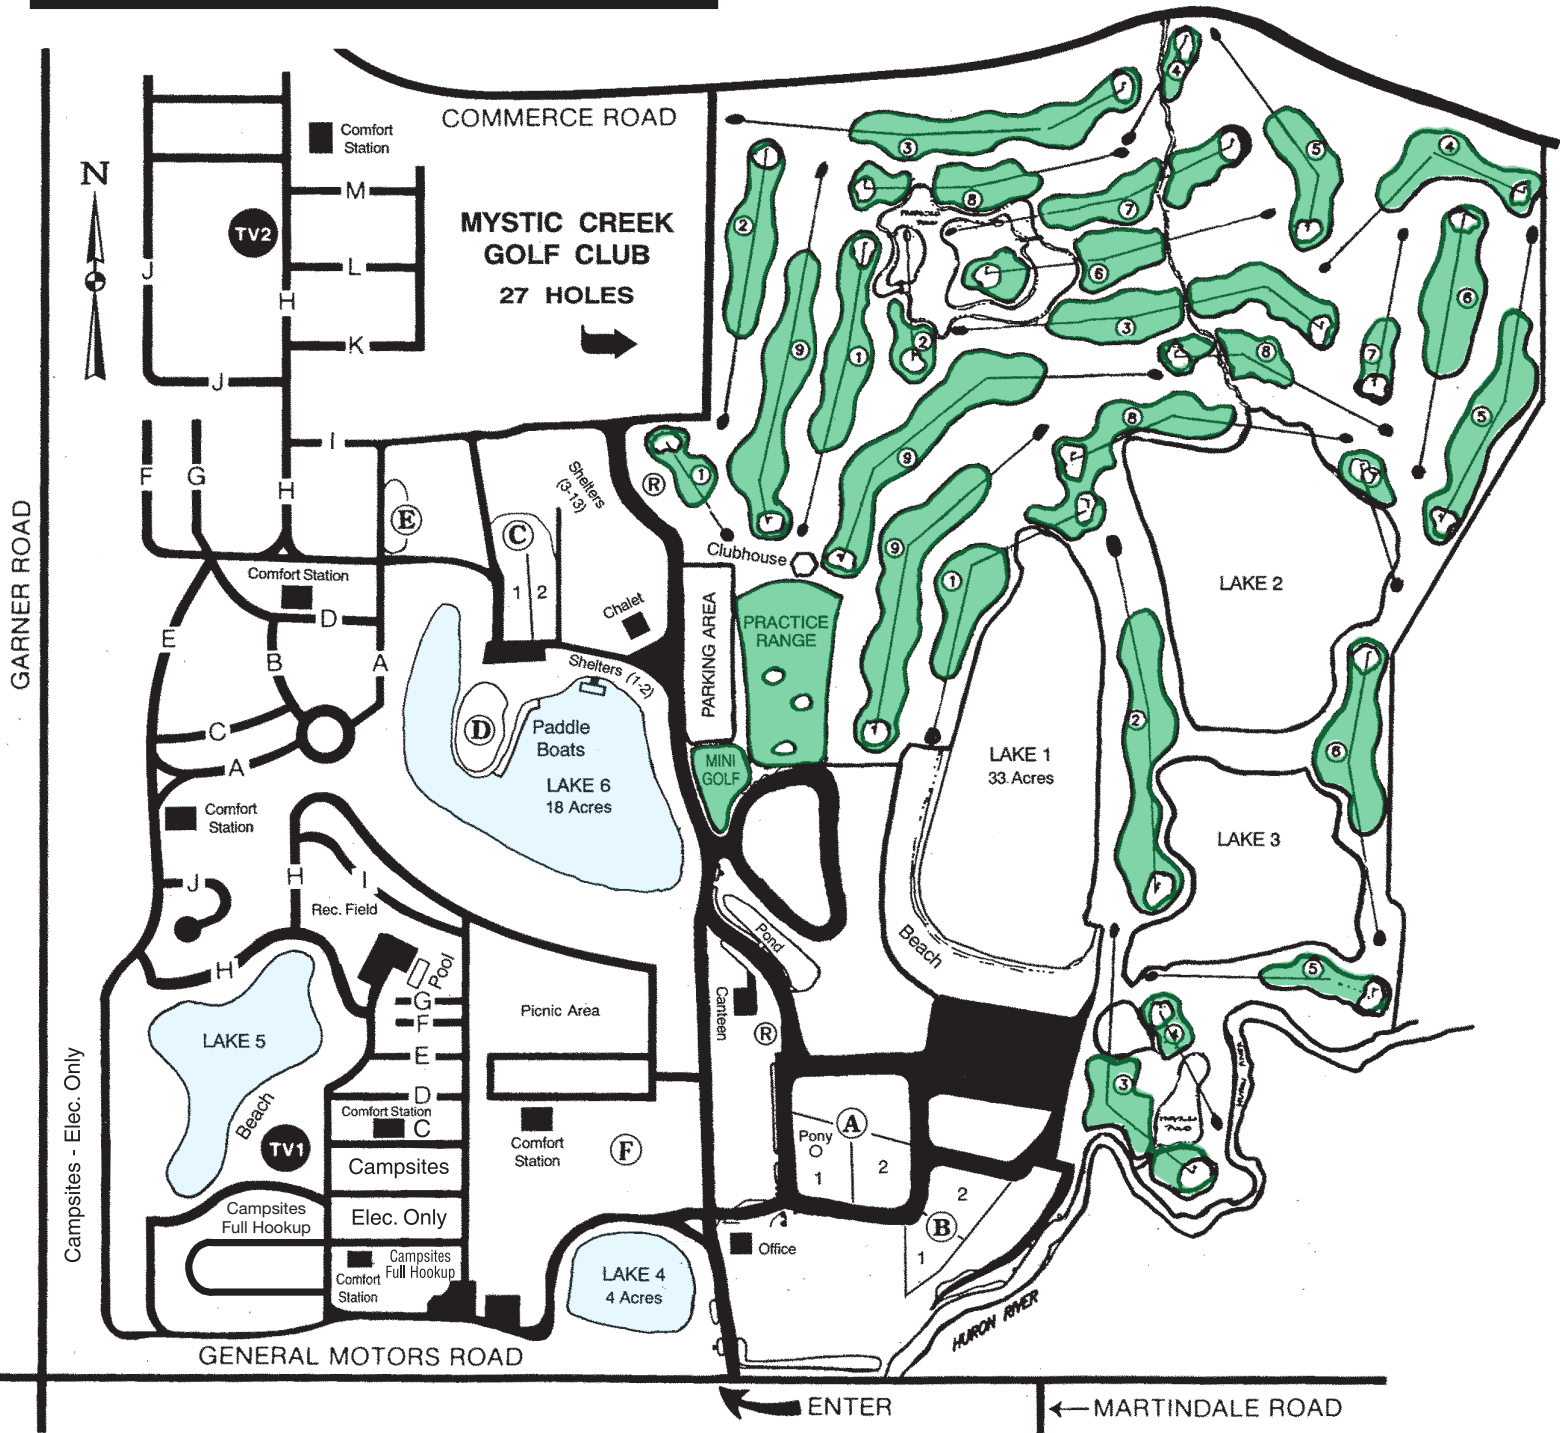

## LEGEND

- P = Playground Equipment
- L = Latrine
- CS = Comfort Station
- = Rustic Cabin Rental
- = Tent Rental
- = Campsite

\* Ice and bait available at office.

# CAMP DEARBORN

**SPEED LIMIT - 15 mph in Park**

## Picnic Site Capacity

**(A) - Evergreen (1,000)**  
A1 (500) A2 (500)

**(B) - Pine Hill (600)**  
B1 (300) B2 (300)

**(C) - Greenfield Grove (1,000)**  
C1 (500) C2 (500)

**(D) - Christmas Tree Peninsula (300)**