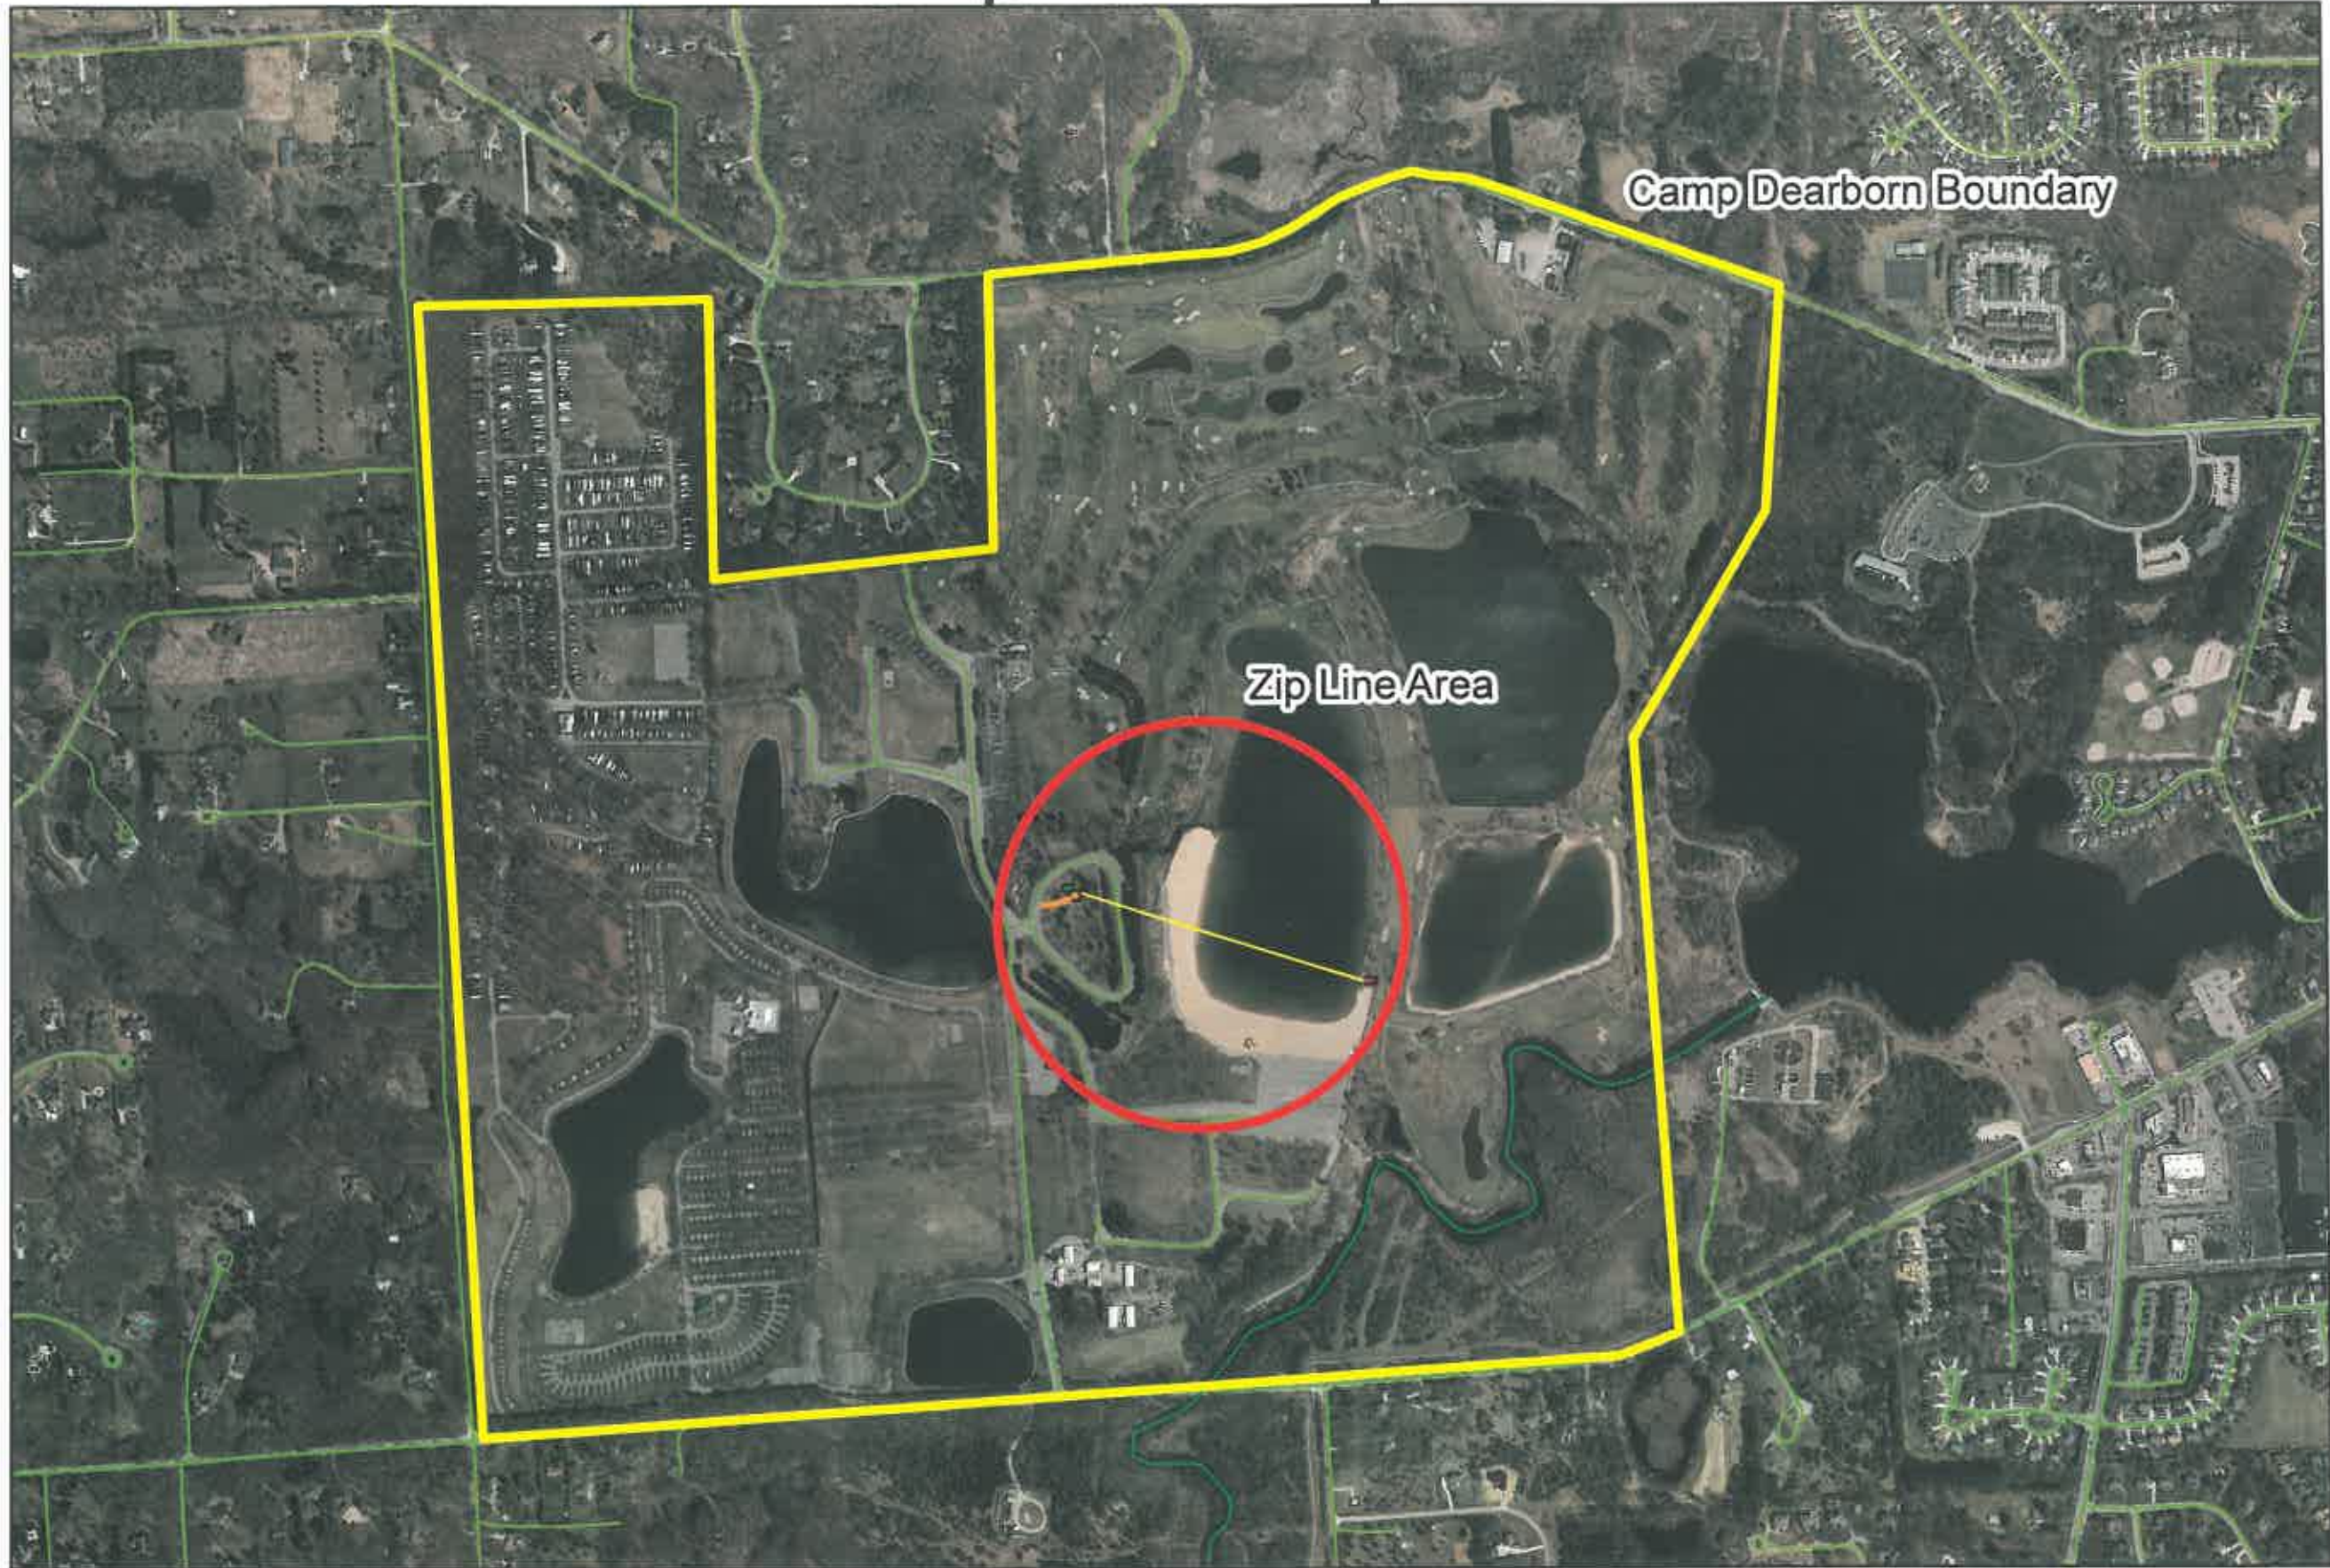

Camp Dearborn Zip Line

0 250 500 1,000 Feet

1 inch = 1,000 feet